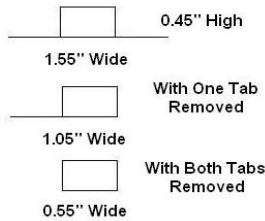

Model Number ¹	Fixture Length (Inches)	Qty	# of LEDs	Wattage
LBC-045-X	4.50	3	3	1.5
LBC-085-X	8.50	6	3	3
LBC-123-X	12.25	9	4.5	4.5
LBC-163-X	16.25	12	6	6
LBC-203-X	20.25	15	7.5	7.5
LBC-240-X	24.00	18	9	9
LBC-280-X	28.00	21	10.5	10.5
LBC-320-X	32.00	24	12	12
LBC-360-X	36.00	27	13.5	13.5
LBC-400-X	40.00	30	15	15
LBC-438-X	43.75	33	16.5	16.5
LBC-478-X	47.75	36	18	18

Color Changing Controller and Remote

Part Number
TLD-RGBC-1

For runs over 20 feet call factory for additional options.

Circuit Guide

Fixture Connection Options

Grace Fixture Options/Dimensions - with Removable Mounting Tabs

Dual "Wing" Extrusion
 ex: LBH-100-WW-B
 "C" - Clear Lower Extrusion
 "B" - Black Lower Extrusion

Single "Wing" Side Shield Extrusion
 ex: LB-175-WW-S
 "S" - Black Lower Extrusion

(Lens Extrusion is Clear for All)

Extension Cables

Part Number	Length
TLD-CLBC-6	6"
TLD-CLBC-12	12"
TLD-CLBC-24	24"
TLD-CLBC-36	36"
TLD-CLBC-96	96"

Power Supplies

Model Number	Power Level
TLD-6WSI	6 Watts
TLD-24WSI	24 Watts
TLD-40WSI	40 Watts
TLD-60WSO	60 Watts
TLD-150WSI	150 Watts