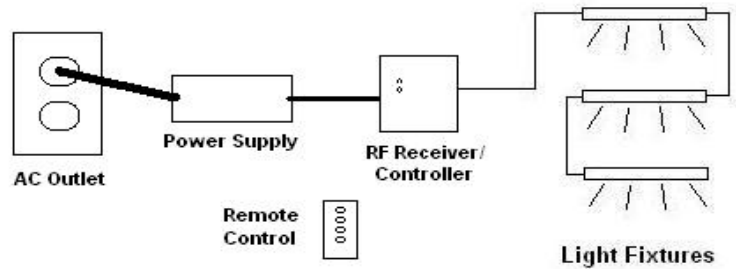

Model Number ¹	Fixture Length (Inches)	Qty	# of LEDs	Wattage
LBC-045-X	4.50	3	3	1.5
LBC-085-X	8.50	6	3	3
LBC-123-X	12.25	9	4.5	4.5
LBC-163-X	16.25	12	6	6
LBC-203-X	20.25	15	7.5	7.5
LBC-240-X	24.00	18	9	9
LBC-280-X	28.00	21	10.5	10.5
LBC-320-X	32.00	24	12	12
LBC-360-X	36.00	27	13.5	13.5
LBC-400-X	40.00	30	15	15
LBC-438-X	43.75	33	16.5	16.5
LBC-478-X	47.75	36	18	18

Color Changing Controller and Remote

Part Number
TLD-RGBC-1

For runs over 20 feet call factory for additional options.

Circuit Guide

Fixture Connection Options

Grace Fixture Options/Dimensions - with Removable Mounting Tabs

Dual "Wing" Extrusion
 ex: LBH-100-WW-B
 "C" - Clear Lower Extrusion
 "B" - Black Lower Extrusion

Single "Wing" Side Shield Extrusion
 ex: LB-175-WW-S
 "S" - Black Lower Extrusion

(Lens Extrusion is Clear for All)