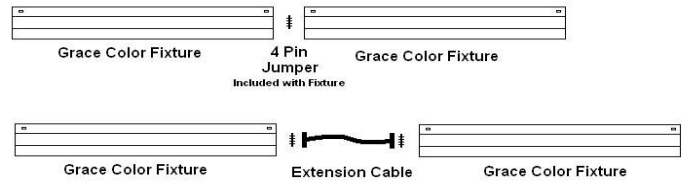

Model Number ¹	Fixture Length (Inches)	Qty	# of LEDs	Wattage
LBC-045-X	4.50	3	3	1.5
LBC-085-X	8.50	6	3	3
LBC-123-X	12.25	9	4.5	4.5
LBC-163-X	16.25	12	6	6
LBC-203-X	20.25	15	7.5	7.5
LBC-240-X	24.00	18	9	9
LBC-280-X	28.00	21	10.5	10.5
LBC-320-X	32.00	24	12	12
LBC-360-X	36.00	27	13.5	13.5
LBC-400-X	40.00	30	15	15
LBC-438-X	43.75	33	16.5	16.5
LBC-478-X	47.75	36	18	18

Color Changing Controller and Remote

Part Number
TLD-RGBC-1

For runs over 20 feet call factory for additional options.

Circuit Guide

Fixture Connection Options

Grace Fixture Options/Dimensions - with Removable Mounting Tabs

Dual "Wing" Extrusion
 ex: LBH-100-WW-B
 "C" - Clear Lower Extrusion
 "B" - Black Lower Extrusion

Single "Wing" Side Shield Extrusion
 ex: LB-175-WW-S
 "S" - Black Lower Extrusion

(Lens Extrusion is Clear for All)