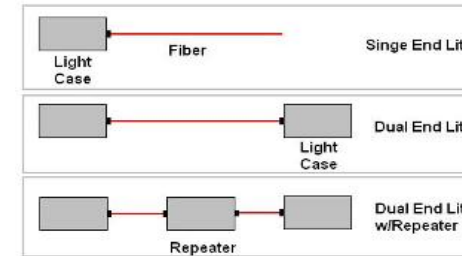

The Lighting Division

Life in a New Light

The Lighting Division

100 Boxart Street - Suite 230
Rochester, NY 14612
Phone: 585.697.0093
Fax: 585.663.1432

Fiber Optic Lighting

Fiber Optic System Components

Description	Part Number	Dimensions	Electrical
Light Case - 1 Watt LED	LCE-XX	6.25" Long x 3.00" Wide x 1.55" High	9 - 36 Volts AC or DC, 3.5 Watts
Light Case - 3 Watt LED**	LCE-3-XX	6.25" Long x 3.00" Wide x 1.55" High	9 - 36 Volts AC or DC, 6.5 Watts
Repeater Light Case -Dual 1 Watt LED	LCR-XX-XX	6.50" Long x 3.00" Wide x 1.55" High	9 - 36 Volts AC or DC, 6.5 Watts
Repeater Light Case -Dual 3 Watt LED**	LCR-3-XX-XX	6.50" Long x 3.00" Wide x 1.55" High	9 - 36 Volts AC or DC, 13 Watts
Fiber Optic Cable - 14 Strand	FOC	0.18" Diameter	
Fiber Optic Cable - 25 Strand	FOC-25	0.25" Diameter	
Fiber Optic Track	FOT	Configurable As Shown --->	
Shield Tube (block light)	FOS		

** Check with Factory to ensure color selection is available

Dimmer is included in each Light Case and Repeater

Fiber Optic Colors:
DB Deep Blue 455nm
SB Sky Blue 470nm
TQ Turquoise 505nm
GG Great Green 525nm
DW Diamond White 5000K
AM Amber 590nm
TR Tropical Red 617nm
RR Real Red 625nm

Mounting Tabs can be Removed for Tight Space Installations

1.00" Wide	0.25" High
0.75" Wide	With One Tab Removed
0.50" Wide	With Both Tabs Removed

Driving Options

Illumination Level and Distance will vary by color, with Blue going longer than Red. We suggest lighting both ends of the fiber when exceeding 100 feet.

Power Supplies

Model Number	Power
TLD-6WSI (Indoor)	6 Watt
TLD-24WSI (Indoor)	24 Watt
TLD-40WSI (Indoor)	40 Watt
TLD-60WLO (Outdoor)	60 Watt

Inter-Connect and Options

Model Number	Description
TLD-OS	Universal Photocell Timer
TLD-EC25	Power Ext Cord - 25 foot
TLD-EC50	Power Ext Cord - 50 foot
TLD-EC100	Power Ext Cord - 100 foot
TLD-MT2	2-Way Power Splitter
TLD-MT8	8-Way Power Splitter

Fiber Optic Kits

Part Number	Length	Fits Pool Diameter(s)
LK-25-XX	25 Feet	
LK-50-XX	50 Feet	15 Foot Round
LK-75-XX	75 Feet	18, 21 Foot Round
LK-100-XX	100 Feet	24, 27 Ft Round/Oval
LK-125-XX	125 Feet	
LK-150-XX	150 Feet	
LK-175-XX	175 Feet	
LK200-XX	200 Feet	

Light Kit Includes:
- One (1) LCE
- FOC per kit length
- FOT per kit length
- FOS (1 Foot)