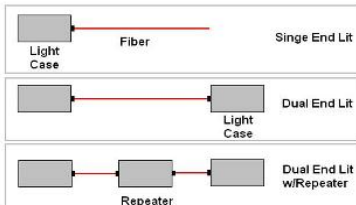

Driving Options