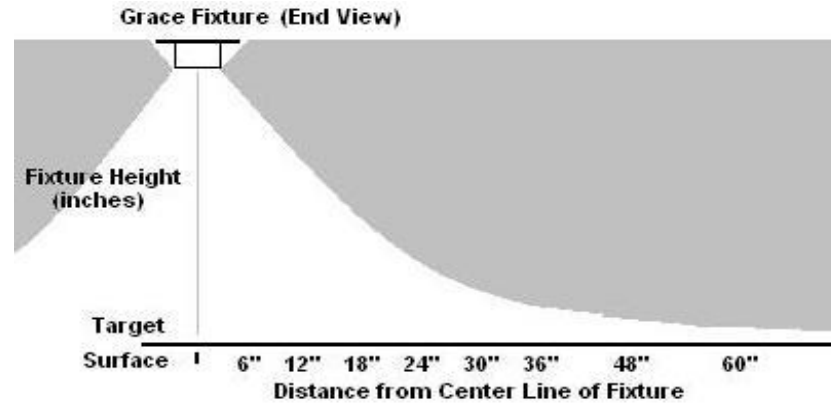

## 2800 Kelvin (Warm White) Photometrics

Location 0 6 12 18 24 30 36 48 60

### Task Intensity 0.5 Watt LED (LBT-XXX-WW)

Fixture Height	Light Level (Lux)								
9"	690	480	204	31	12	7	4	2	1
19" Under Cabinet	250	230	170	110	60	30	12	3	2
36"	101	96	81	63	48	33	18	5	3

### High Intensity 1.5" LED Spacing (LBH-XXX-WW)

Fixture Height	Light Level (Lux)								
9"	142	91	17	10	5	3	2	1	0.2
19" Under Cabinet	64	55	42	14	6	5	4	2	1
36"	28	26	23	16	10	5	3	2	1

### Standard Intensity 3.0" LED Spacing (LB-XXX-WW)

Fixture Height	Light Level (Lux)								
9"	71	35	8	4	2	1	0.4	0.2	
19" Under Cabinet	32	28	17	5	3	2	2	1	0.4
36"	15	14	11	8	5	2	1	1	0.7